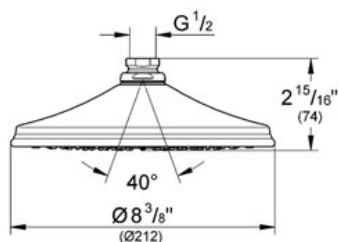

Product Description:

Head shower 1 spray

Standard Specification:

- GROHE StarLight® finish
- SpeedClean anti-lime system
- Diameter Ø 8 1/4"
- 120 spray nozzles
- Brass
- Normal (wide) spray **starting at 7 psi** flow pressure
- 20° swivel ball joint (± 20°)
- 1/2" Connection thread
- Max Flow Rate 2.5 gpm at 80 psi (9.5 L/min)