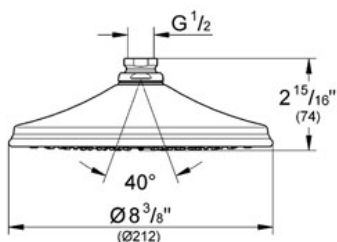

GROHE America, Inc | 200 North Gary Avenue, Suite G, Roselle, IL 60172
Phone: +1 (800) 444-7643 | Fax: +1 (800) 225-2778 | us-customerservice@grohe.com