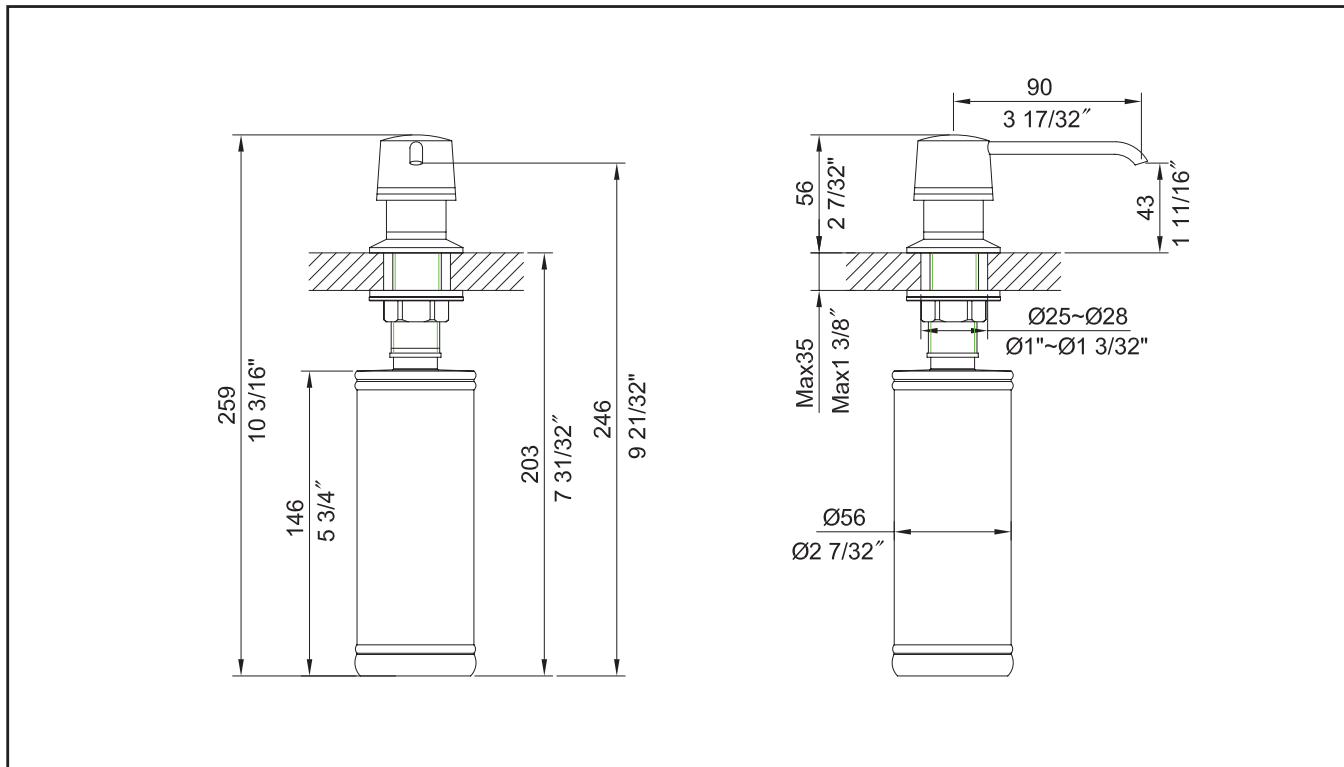

KSD-30

Soap Dispenser

Kräus®

SPECIFICATION SHEET

Finish

- Chrome
- Oil Rubbed Bronze
- Satin Nickel
- Black

Material

Brass

Features

- Solid Brass Construction
- Self-Priming Pump
- Refillable from Above
- Holds up to 14 oz. of Liquid
- Pump: 2-7/32"
- Spout: 3-17/32"

Kraus Limited Lifetime Warranty: See website for details www.kraususa.com

1.800.775.0703 / customerservice@kraususa.com

REV. August 18, 2016