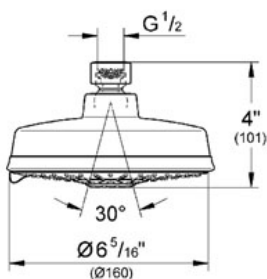

Product Description:

Head shower 4 sprays

Standard Specification:

- GROHE StarLight® finish
- SpeedClean anti-lime system
- Suitable for instantaneous heater
- Recommended for use with Rainshower shower arms.
- 4 spray patterns: Rain / Jet / Pure / Champagne spray
- 15° swivel ball joint (± 15°)
- 1/2" NPT Female Threads
- Min. recommended pressure 7 psi
- Max Flow Rate 2.5 gpm at 80 psi (9.5 L/min)