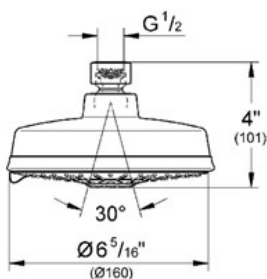

Product Description:
 Head shower 4 sprays

Standard Specification:

- GROHE StarLight® finish
- SpeedClean anti-lime system
- Suitable for instantaneous heater
- Recommended for use with Rainshower shower arms.
- 4 spray patterns: Rain / Jet / Pure / Champagne spray
- 15° swivel ball joint (± 15°)
- 1/2" NPT Female Threads
- Min. recommended pressure 7 psi
- Max Flow Rate 2.5 gpm at 80 psi (9.5 L/min)