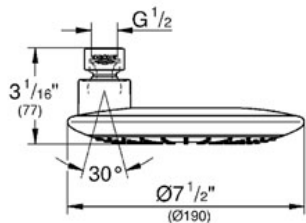

GROHE America, Inc | 200 North Gary Avenue, Suite G, Roselle, IL 60172
Phone: +1 (800) 444-7643 | Fax: +1 (800) 225-2778 | us-customerservice@grohe.com