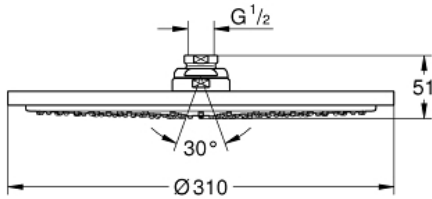

RAINSHOWER® COSMOPOLITAN 310

MODEL # 27478000

GROHE CANADA, INC. | 5900 Avebury Road, Mississauga, Ontario, Canada L5R 3M3
Phone: 905-271-2929 | Fax: 905-271-9494 | info@grohe.ca

Pure Freude
an Wasser