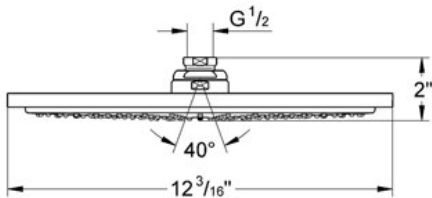

Product Description:
Head shower 1 spray

Standard Specification:

- GROHE StarLight® finish
- GROHE DreamSpray® perfect spray pattern
- SpeedClean anti-lime system
- Suitable for instantaneous heater
- Metal
- Rain spray
- 1/2" Connection thread
- 20° swivel ball joint (± 20°)
- Max Flow Rate 2.5 gpm at 80 psi (9.5 L/min)