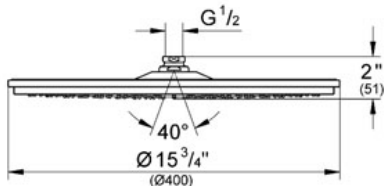

Product Description:
Head shower 1 spray

Standard Specification:

- GROHE StarLight® finish
- SpeedClean anti-lime system
- Diameter Ø 15 3/4"
- 252 spray nozzles
- Brass
- Normal (wide) spray **starting at 7 psi** flow pressure
- 20° swivel ball joint (± 20°)
- 1/2" NPT Female Threads
- Suitable for instantaneous heater
- This shower head should only be used in conjunction with shower arm 28 983 or 28 492
- Max Flow Rate 2.5 gpm at 80 psi (9.5 L/min)

Applicable Codes & Standards:

- Energy Policy Act of 1992
- ASME A112.18.1/CSA B125.1

Color:

- 28783 000 chrome
- 28783 EN0 Brushed Nickel
- 28783 ZB0 Oil Rubbed Bronze