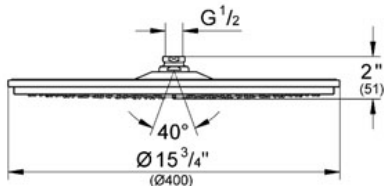

**Product Description:**  
Head shower 1 spray

**Standard Specification:**

- GROHE StarLight® finish
- SpeedClean anti-lime system
- Diameter Ø 15 3/4"
- 252 spray nozzles
- Brass
- Normal (wide) spray **starting at 7 psi** flow pressure
- 20° swivel ball joint (± 20°)
- 1/2" NPT Female Threads
- Suitable for instantaneous heater
- This shower head should only be used in conjunction with shower arm 28 983 or 28 492
- Max Flow Rate 2.5 gpm at 80 psi (9.5 L/min)

**Applicable Codes & Standards:**

- Energy Policy Act of 1992
- ASME A112.18.1/CSA B125.1

**Color:**

- 28783 000 chrome
- 28783 EN0 Brushed Nickel
- 28783 ZB0 Oil Rubbed Bronze