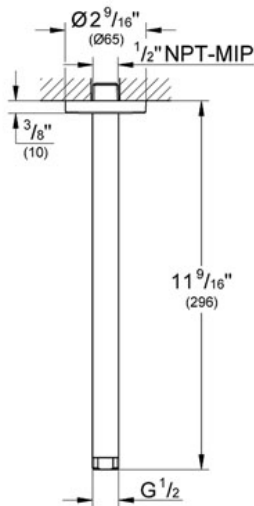

RAINSHOWER®
12" Ceiling Shower Arm

MODEL # 28492

Pure Freude an Wasser

GROHE America, Inc | 200 North Gary Avenue, Suite G, Roselle, IL 60172
Phone: +1 (800) 444-7643 | Fax: +1 (800) 225-2778 | us-customerservice@grohe.com

Product Description:
12" Ceiling Shower Arm

Standard Specification:

- GROHE StarLight® finish
- Can be used with all Rainshower shower heads

Applicable Codes & Standards:

- ASME A112.18.1/CSA B125.1

Color:

- 28492 000 chrome
- 28492 BE0 Sterling inf
- 28492 EN0 Brushed Nickel
- 28492 KS0 velvet black
- 28492 LS0 moon white
- 28492 ZB0 Oil Rubbed Bronze