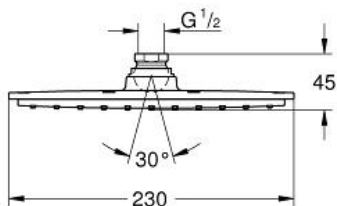

RAINSHOWER® ALLURE 230

MODEL # 27480000

GROHE CANADA, INC. | 5900 Avebury Road, Mississauga, Ontario, Canada L5R 3M3
Phone: 905-271-2929 | Fax: 905-271-9494 | info@grohe.ca

Pure Freude
an Wasser