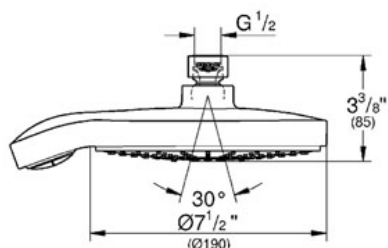

# POWER&SOUL COSMOPOLITAN 190

MODEL # 27765

*Pure Freude an Wasser*

GROHE America, Inc | 200 North Gary Avenue, Suite G, Roselle, IL 60172  
Phone: +1 (800) 444-7643 | Fax: +1 (800) 225-2778 | us-customerservice@grohe.com