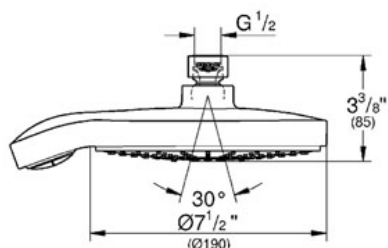

Product Description:

Standard Specification:

- GROHE StarLight® finish
- GROHE DreamSpray® perfect spray pattern
- GROHE EcoJoy® technology for less water and perfect flow
- GROHE One-click showering spray selection via push button
- SpeedClean anti-lime system
- Suitable for instantaneous heater
- GROHE Rain O2, Rain
- Min. recommended pressure 15 psi
- Max FLOW Rate 2.5 gpm
- Bokoma Spray®, Jet
- Inner WaterGuide for a longer life

Applicable Codes & Standards:

- Energy Policy Act of 1992
- ASME A112.18.1/CSA B125.1

Color:

- 27765 000 chrome
- 27765 EN0 Brushed Nickel