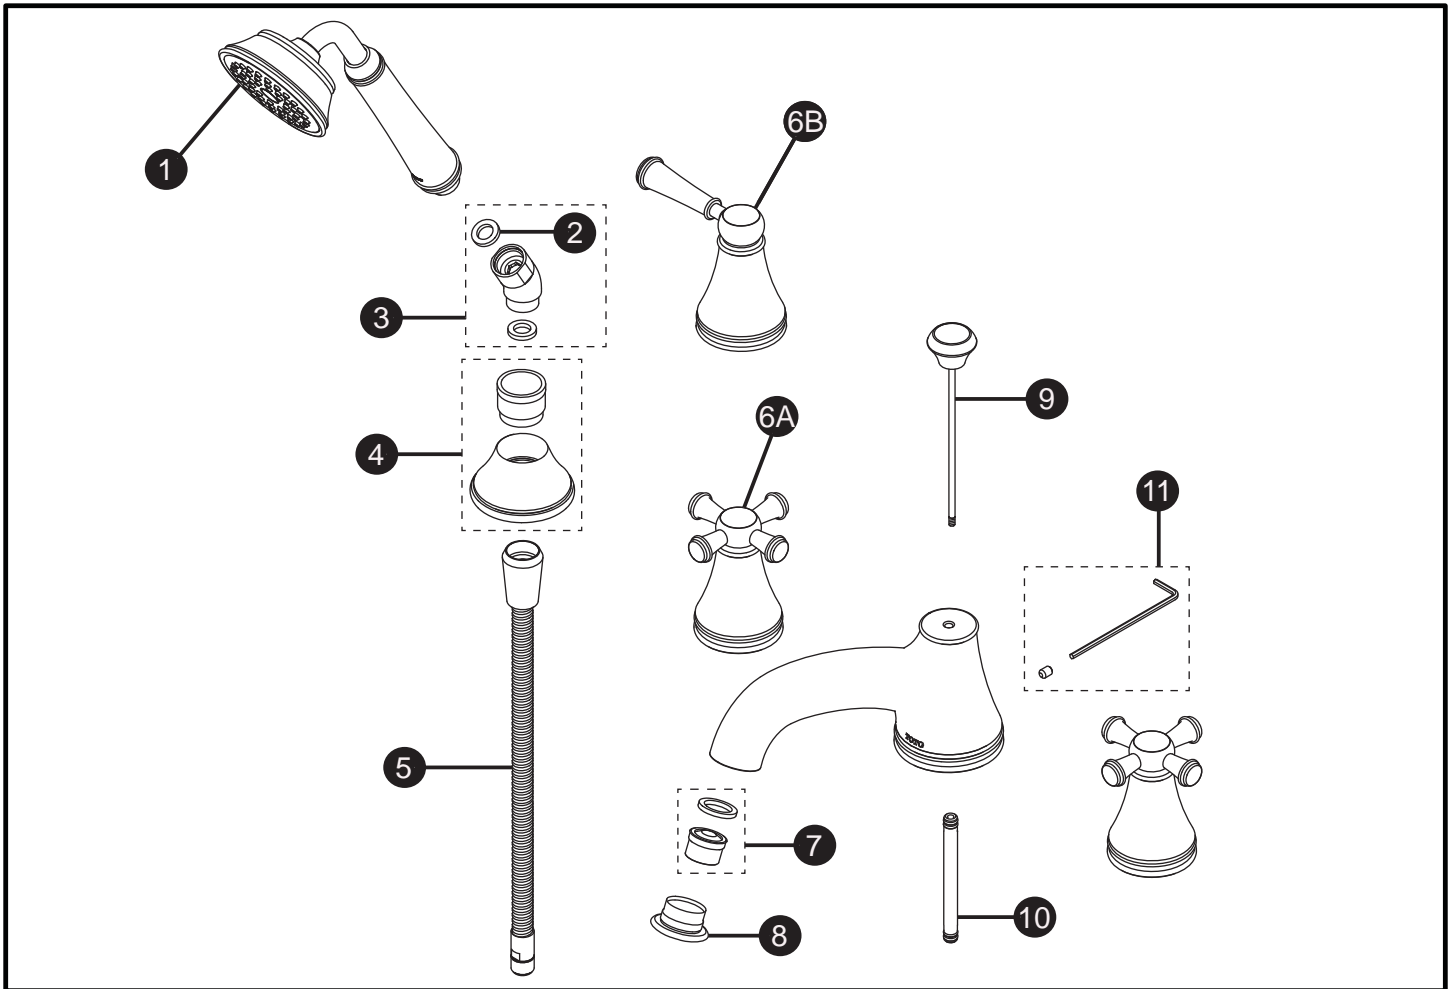

Vivian™
Four-Hole Roman Tub Trim

Item	Part	Description
1*	THP4889#\$\$	Handshower
2	THP4808	Gasket (Qty: 2)
3*	THP4886#\$\$	Elbow
4*	THP4822#\$\$	Handshower Mount
5*	THP4934#\$\$	Handshower Hose
6A*	THP4883#\$\$	Handle Assembly, TB220S
6B*	THP4884#\$\$	Handle Assembly, TB220S1
7	THP4811	Flow Insert and Gasket
8*	THP4885#\$\$	Housing
9*	THP4819#\$\$	Lift Rod with Knob
10	THP4810	Tube with O-Rings
11	THP4882	Set Screw and Hex Wrench

LEGEND
\$\$ = Denotes Finish
#CP = Polished Chrome
#BN = Brushed Nickel
#PN = Polished Nickel

* Please specify finish when ordering