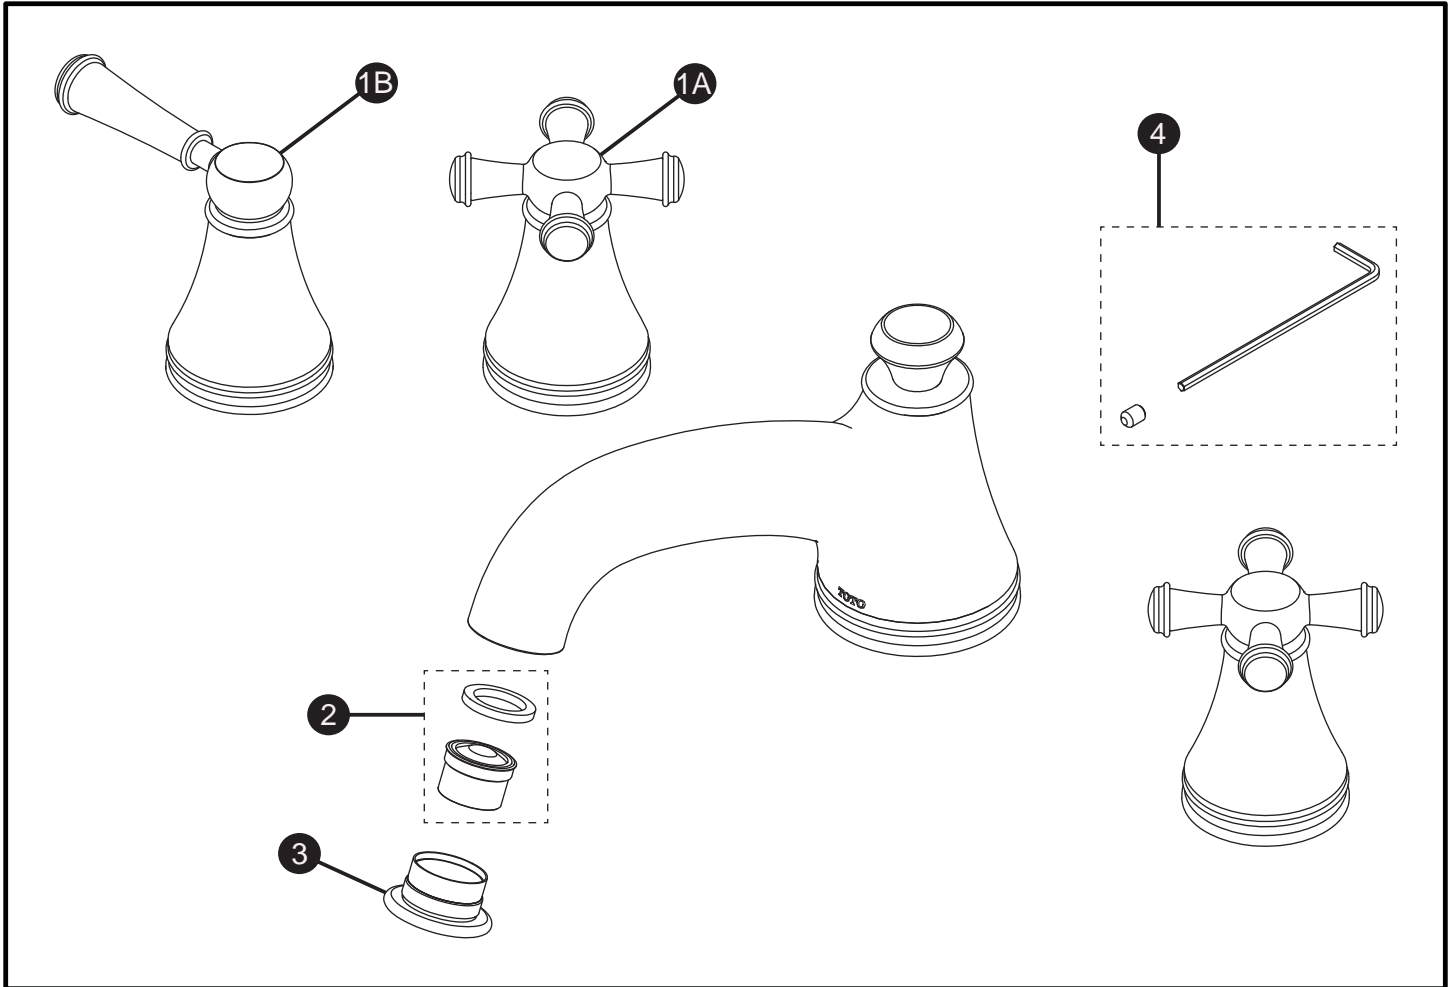

Vivian™
Three-Hole Roman Tub Trim

Item	Part	Description
1A*	THP4883#\$\$	Handle Assembly, TB220DD
1B*	THP4884#\$\$	Handle Assembly, TB220DD1
2	THP4811	Flow Insert and Gasket
3*	THP4885#\$\$	Housing
4	THP4882	Set Screw and Hex Wrench

LEGEND
\$\$ = Denotes Finish
#CP = Polished Chrome
#BN = Brushed Nickel
#PN = Polished Nickel

* Please specify finish when ordering