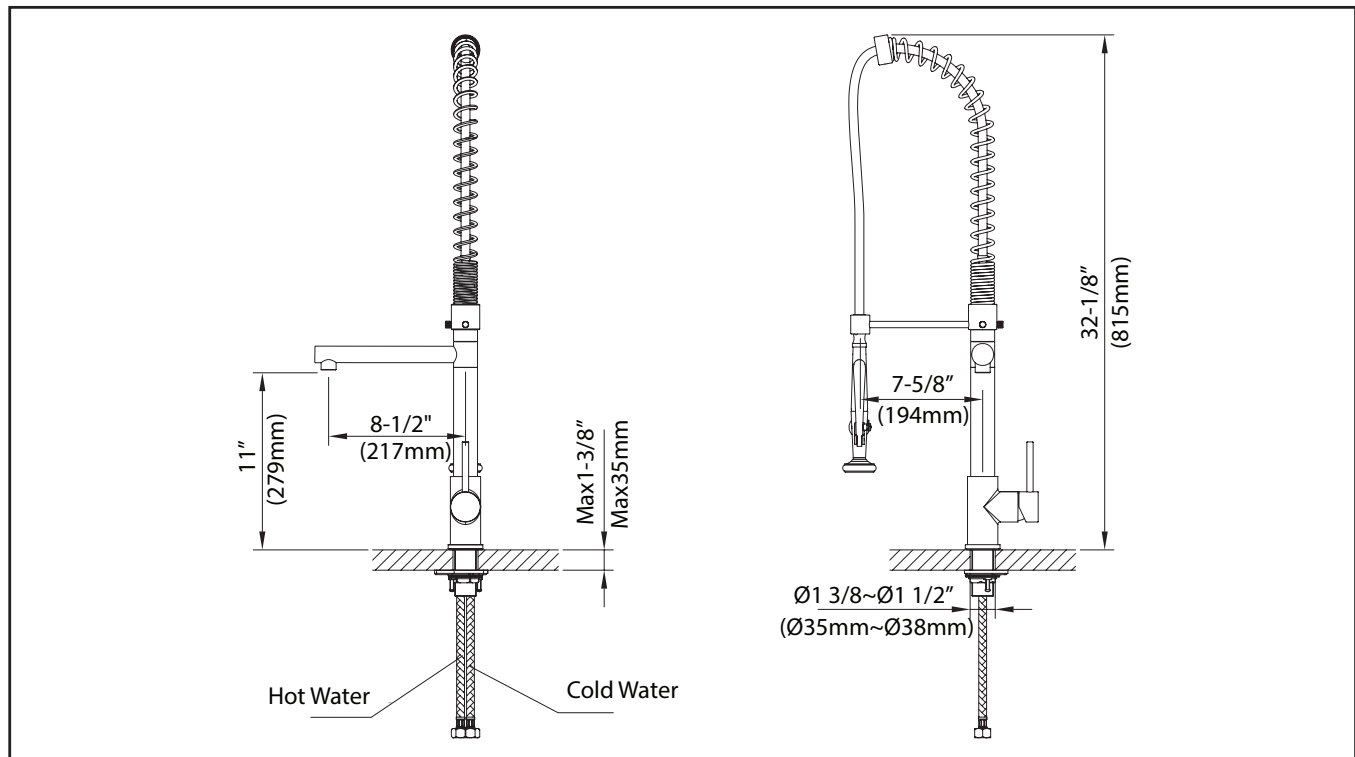

KPF-1602

Single Lever Commercial Style Pre-Rinse Sprayer Kitchen Faucet

Chrome / Stainless Steel Finishes

Kräus®

SPECIFICATION SHEET

Material

Body: Brass
Handle: Zinc
Sprayer: Brass
Waterway: Braided Nylon

Spout

Swivel: 360
Design: Commercial Spring

Sprayhead

Flow Rate: 1.75 gpm (6.6L/min) @ 60 psi
Aerator: Neoperl/1.75GPM
Name: Perlator Honeycomb
Function: Spray
Nozzles: Easy Clean Rubber Nozzles
Docking: Secure

Cartridge

Brand: Kerox
Size: 40mm
Style: Lever

Mounting

Holes: 1 Hole
Type: Brass Nut

Waterlines

Type : CAE
Flexible
Connections: 3/8"
Materials: Braided Stainless Steel
Included
Factory Installed

Dimensions

Faucet Dimensions: 32 1/8" x 8 1/2" x 2 1/4"
Handle Clearance: 2 3/4"

Accessories Included

Hex Wrench

Kraus Limited Lifetime Warranty: See website for details www.kraususa.com

1.800.775.0703 / customerservice@kraususa.com

Codes/Standards: Meets ASME A112.18.1/CSA B125.1, NSF/ANSI Standard 61 certified by IAPMO, NSF/ANSI Standard 372 certified by IAPMO, CAL GREEN, CEC, DOE, ADA

REV. August 16, 2016