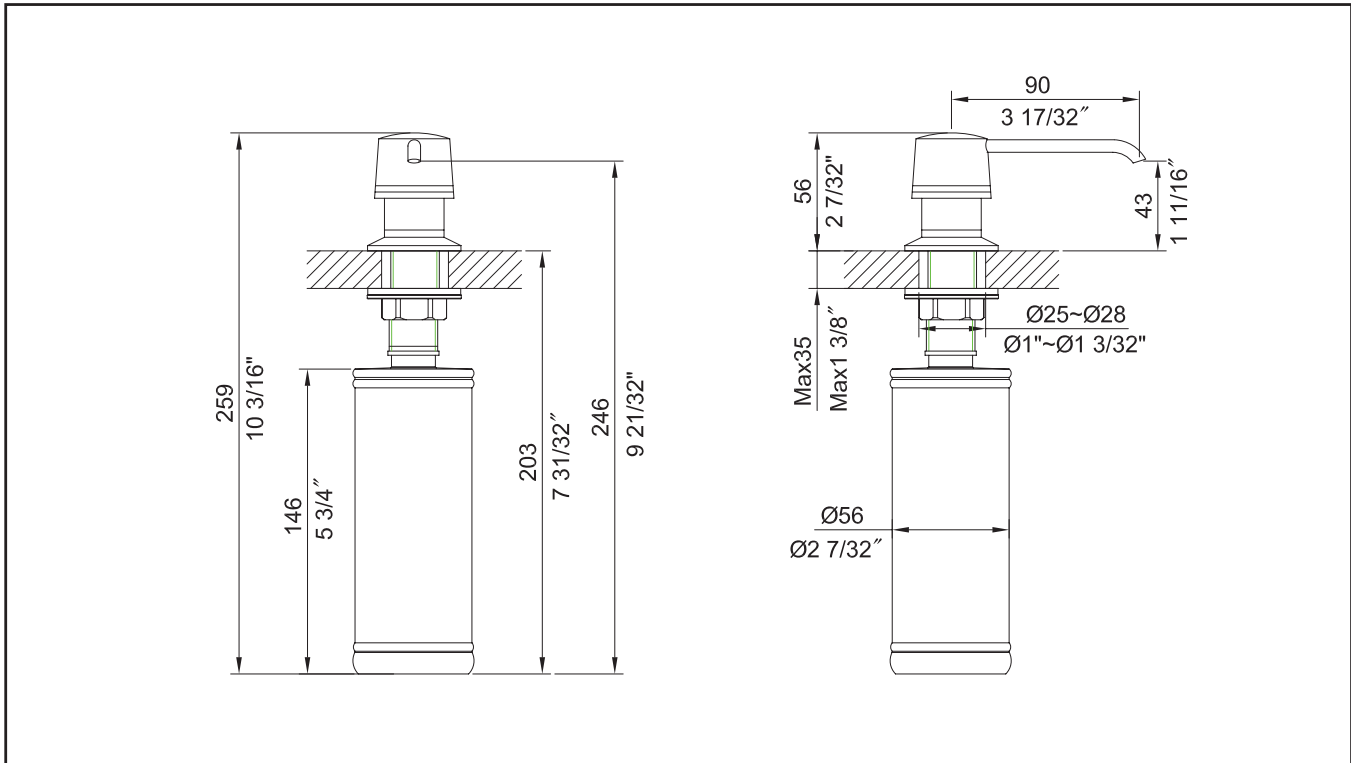

KSD-30

Soap Dispenser

Kräus®

SPECIFICATION SHEET

Finish

- Chrome
- Oil Rubbed Bronze
- Satin Nickel
- Black

Material

Brass

Features

- Solid Brass Construction
- Self-Priming Pump
- Refillable from Above
- Holds up to 14 oz. of Liquid
- Pump: 2-7/32"
- Spout: 3-17/32"

Kraus Limited Lifetime Warranty: See website for details www.kraususa.com

1.800.775.0703 / customerservice@kraususa.com

REV. August 18, 2016