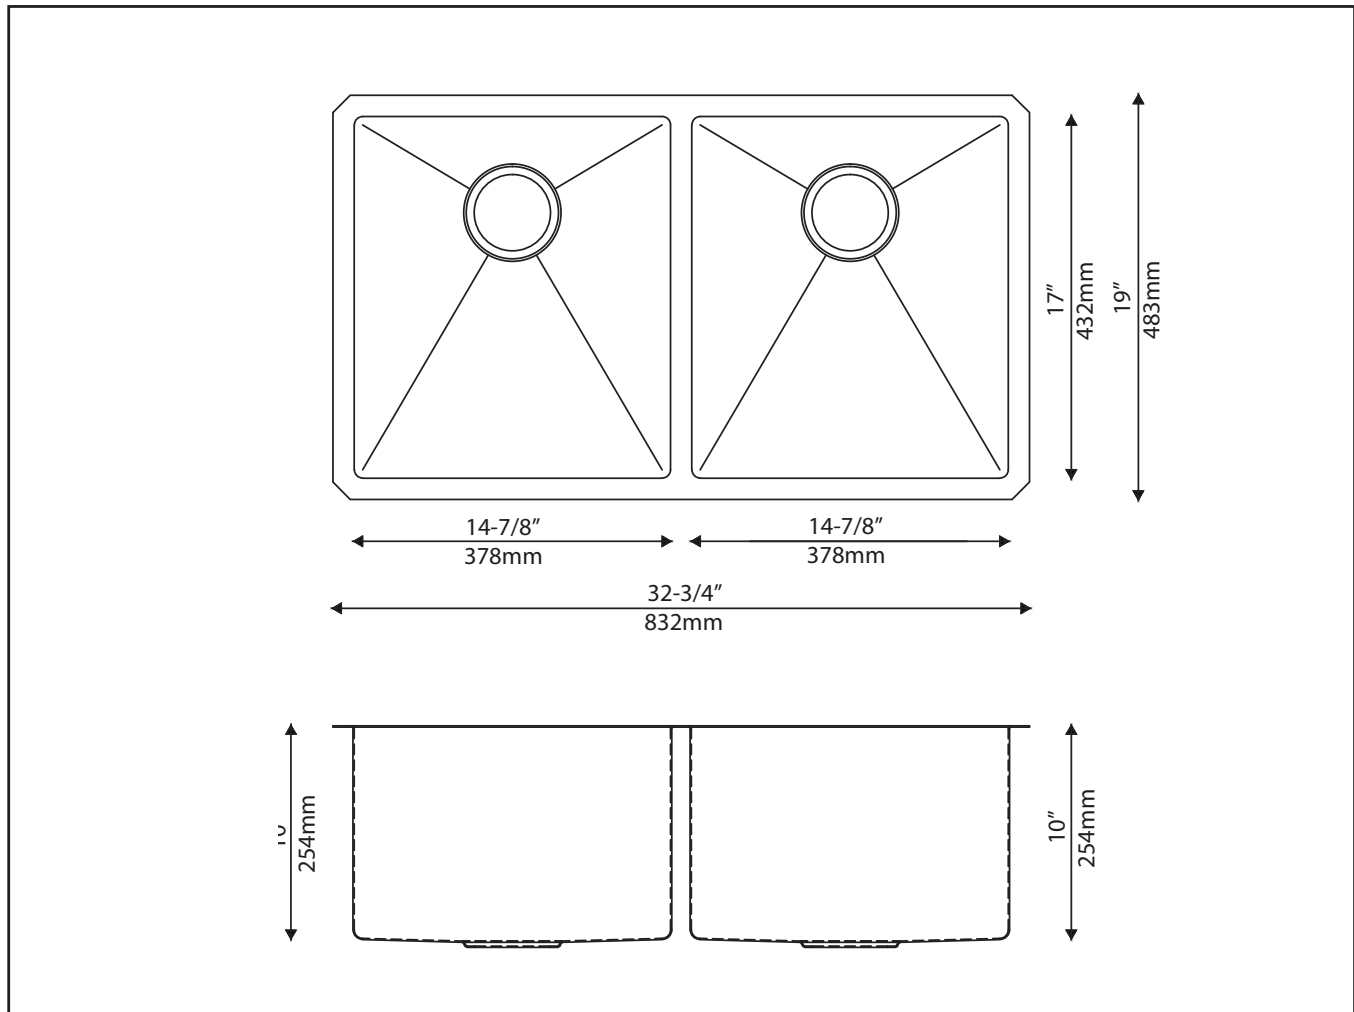

Accessories Included

KBG-102-33-1 & KBG-102-33-2, BST-1 & ST-1,
Mounting Hardware, Template, Towel

Kraus Limited Lifetime Warranty: See website for details www.kraususa.com

1.800.775.0703 / customerservice@kraususa.com