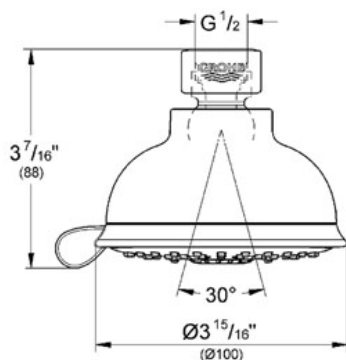

GROHE America, Inc | 200 North Gary Avenue, Suite G, Roselle, IL 60172
Phone: +1 (800) 444-7643 | Fax: +1 (800) 225-2778 | us-customerservice@grohe.com