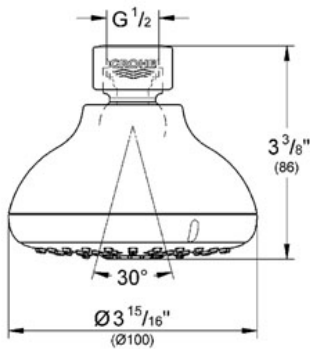

NEW TEMPESTA 100 Shower Head 2 sprays

MODEL # 26079

Pure Freude an Wasser

GROHE

GROHE America, Inc | 200 North Gary Avenue, Suite G, Roselle, IL 60172
Phone: +1 (800) 444-7643 | Fax: +1 (800) 225-2778 | us-customerservice@grohe.com

Product Description: Shower Head 2 sprays

Standard Specification:

- GROHE StarLight® finish
- GROHE DreamSpray® perfect spray pattern
- GROHE EcoJoy® technology for less water and perfect flow
- SpeedClean anti-lime system
- Inner WaterGuide for a longer life
- Suitable for instantaneous heater
- Handshower (4")
- Rotating ball joint $\pm 15^\circ$
- Min. recommended pressure 14.5 PSI
- GROHE Rain O2, Rain
- Max Flow Rate 1.75 gpm (6.6 L/min)