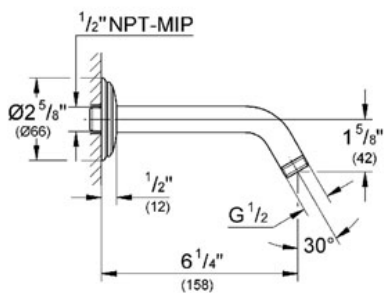

GENEVA  
Shower Arm 6 1/4" NPT  
MODEL # 27012

Pure Freude an Wasser

GROHE

GROHE America, Inc | 200 North Gary Avenue, Suite G, Roselle, IL 60172  
Phone: +1 (800) 444-7643 | Fax: +1 (800) 225-2778 | us-customerservice@grohe.com

**Product Description:**

Shower Arm 6 1/4" NPT

**Standard Specification:**

- GROHE StarLight® finish
- 1/2" Connection thread
- Projection 6 9/16"
- Escutcheon

**Applicable Codes & Standards:**

- ASME A112.18.1/CSA B125.1