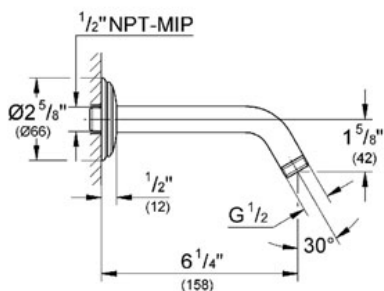

GENEVA
Shower Arm 6 1/4" NPT
MODEL # 27012

Pure Freude an Wasser

GROHE

GROHE America, Inc | 200 North Gary Avenue, Suite G, Roselle, IL 60172
Phone: +1 (800) 444-7643 | Fax: +1 (800) 225-2778 | us-customerservice@grohe.com

Product Description:

Shower Arm 6 1/4" NPT

Standard Specification:

- GROHE StarLight® finish
- 1/2" Connection thread
- Projection 6 9/16"
- Escutcheon

Applicable Codes & Standards:

- ASME A112.18.1/CSA B125.1