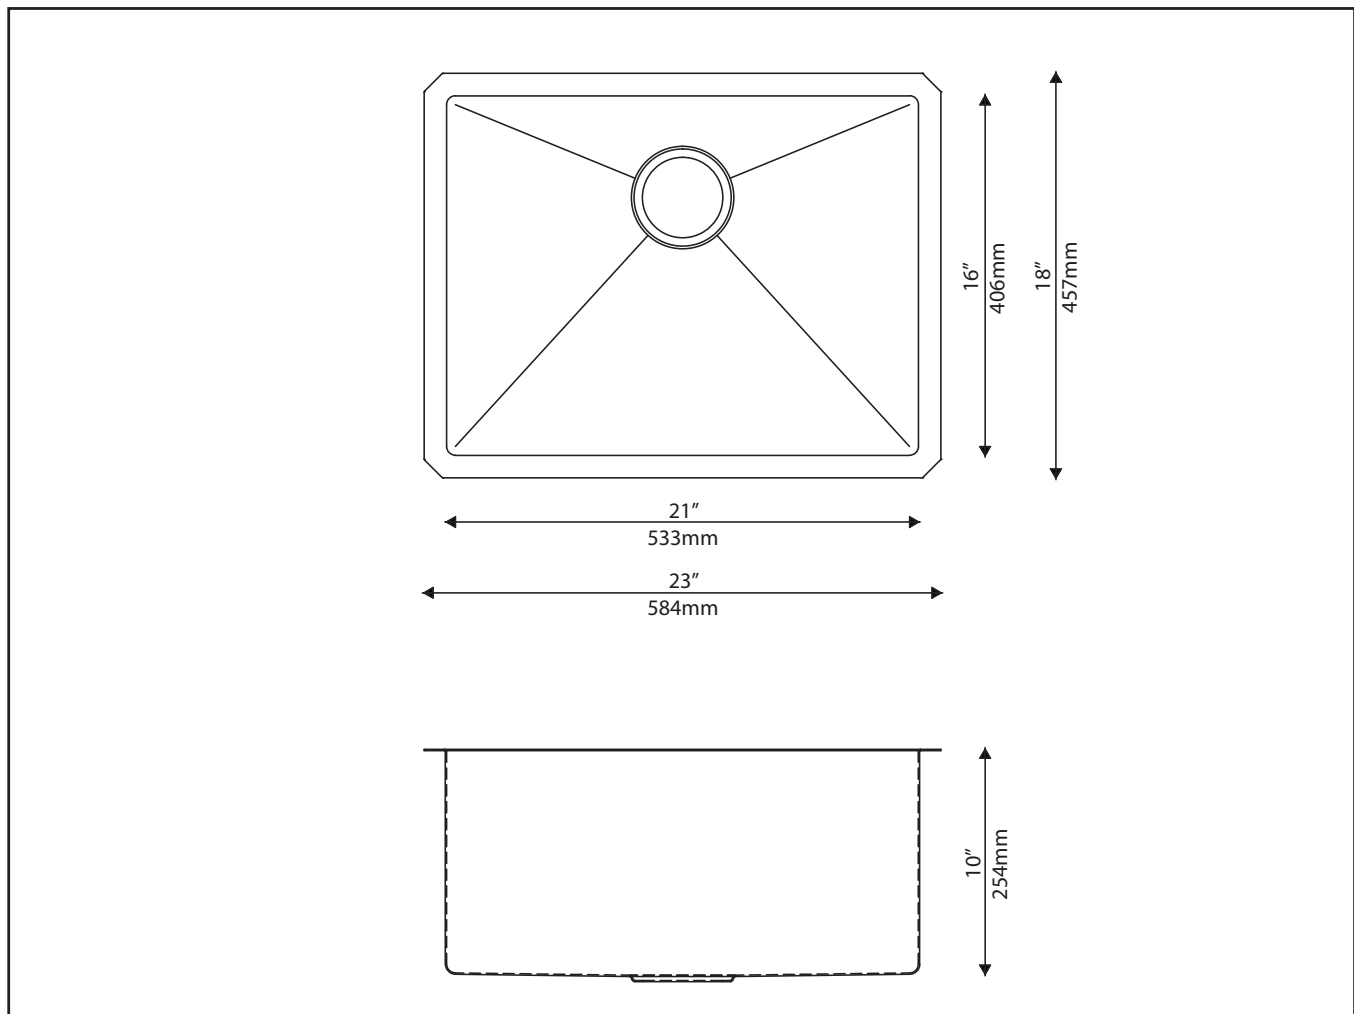

Technology

Noise Defend

Kraus Limited Lifetime Warranty: See website for details www.kraususa.com

1.800.775.0703 / customerservice@kraususa.com