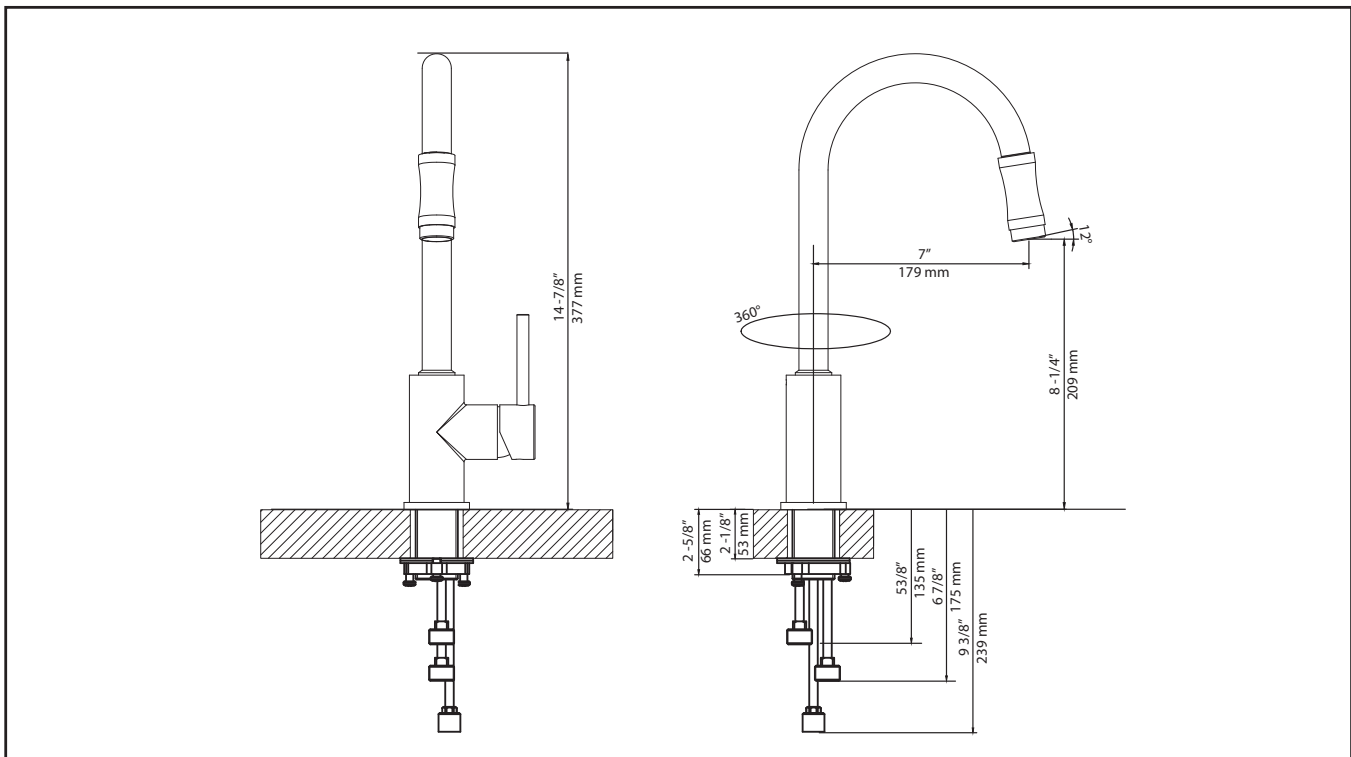

Dimensions

Sink Dimensions: 23" x 18" x 10"

Bowl Type

Single Bowl Sink
Handmade

Accessories Included

KBG-101-23, BST-1, Mounting Hardware,
Template, Towel

Technology

Noise Defend

Hose

Type: Haoyamei

Cartridge

Brand: Kerox
Size: 35mm
Style: Lever

Mounting

Holes: 1 Hole
Type: Brass Nut

Waterlines

Type : Haoyamei, 600mm
Flexible
Connections: 3/8"
Materials: Braided Stainless Steel
Included

Dimensions

Faucet Dimensions: 14 7/8" x 7" x 2"
Handle Clearance: 2 3/4"

Accessories Included

Weight, Hex Wrench

Kraus Limited Lifetime Warranty: See website for details www.kraususa.com

1.800.775.0703 / customerservice@kraususa.com

SPECIFICATION SHEET

Finish

- Chrome
- Oil Rubbed Bronze
- Satin Nickel
- Black

Material

Brass

Features

- Solid Brass Construction
- Self-Priming Pump
- Refillable from Above
- Holds up to 14 oz. of Liquid
- Pump: 2-7/32"
- Spout: 3-17/32"