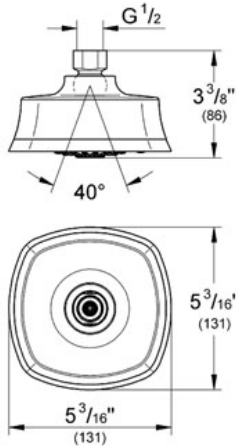

**Product Description:**  
Head shower 3 sprays

**Standard Specification:**

- GROHE StarLight® finish
- GROHE SprayDimmer (flow rate reduction)
- GROHE EcoJoy® 2.0g flow limiter
- GROHE DreamSpray® perfect spray pattern
- SpeedClean anti-lime system
- Spray pattern: Rain, SmartRain, Massage
- Metal
- Suitable for instantaneous heater
- This head shower can be used only in conjunction with shower arm 26 036
- Min. recommended pressure 15 psi
- Max Flow Rate 2.0 gpm (7.6 L/min)

**Applicable Codes & Standards:**

- Energy Policy Act of 1992
- ASME A112.18.1/CSA B125.1
- CalGreen

**Color:**

- 26035 000 chrome
- 26035 EN0 Brushed Nickel