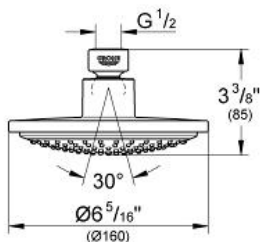

Product Description:
 Head shower 1 spray

Standard Specification:

- Rain spray pattern
- Rotating ball joint $\pm 15^\circ$
- 1/2" Connection thread
- **GROHE DreamSpray** perfect spray pattern
- **GROHE StarLight** finish
- **SpeedClean**[®] anti-lime system
- Min. recommended pressure: 15 psi