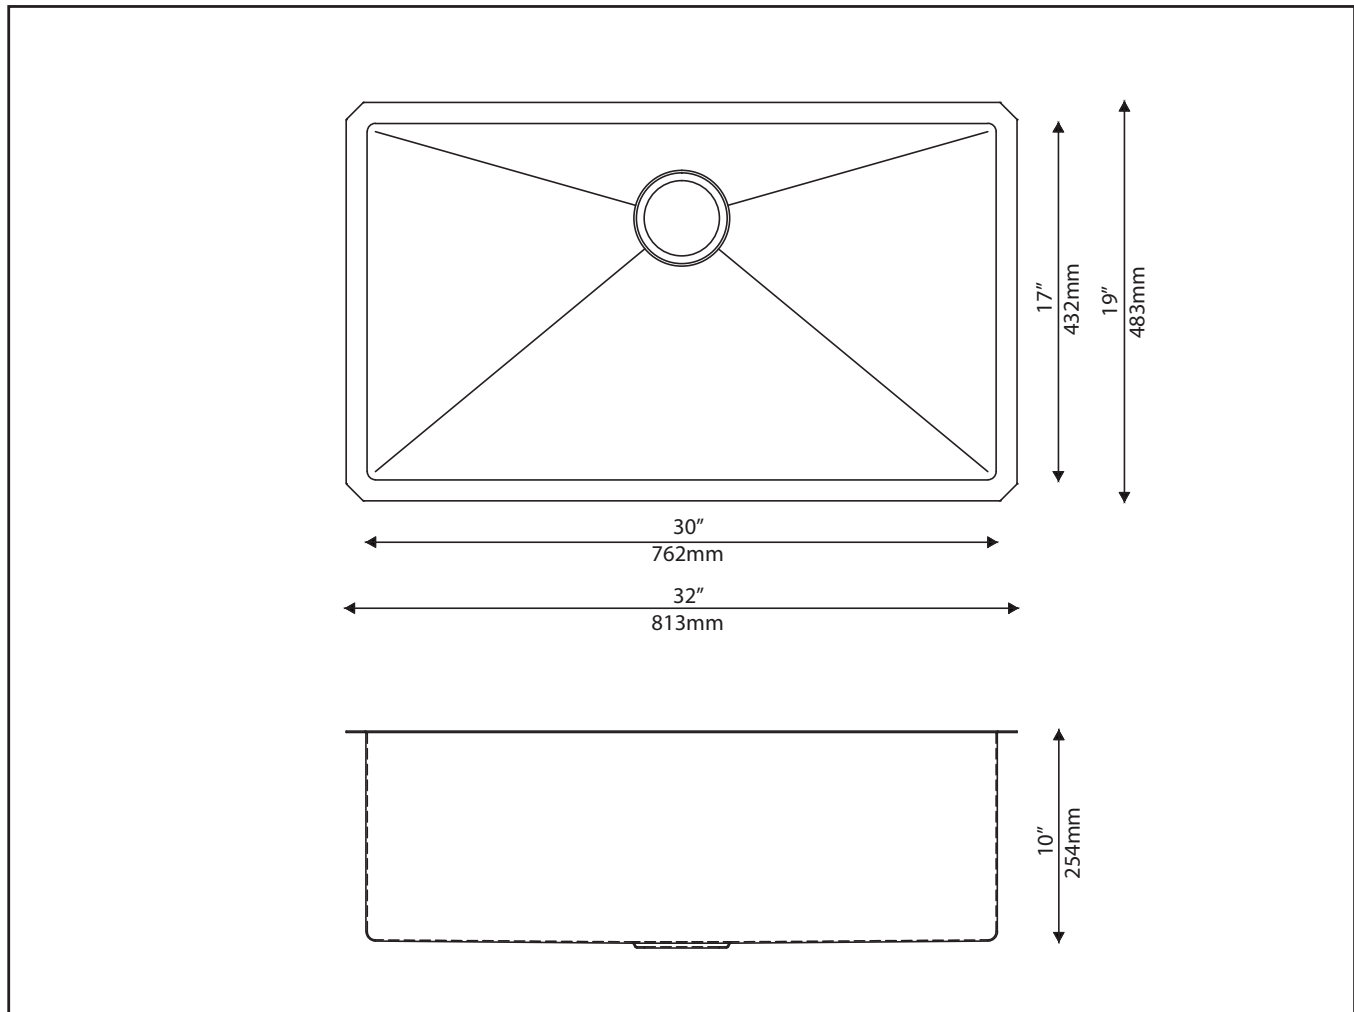

Technology

Noise Defend

Kraus Limited Lifetime Warranty: See website for details www.kraususa.com

1.800.775.0703 / customerservice@kraususa.com