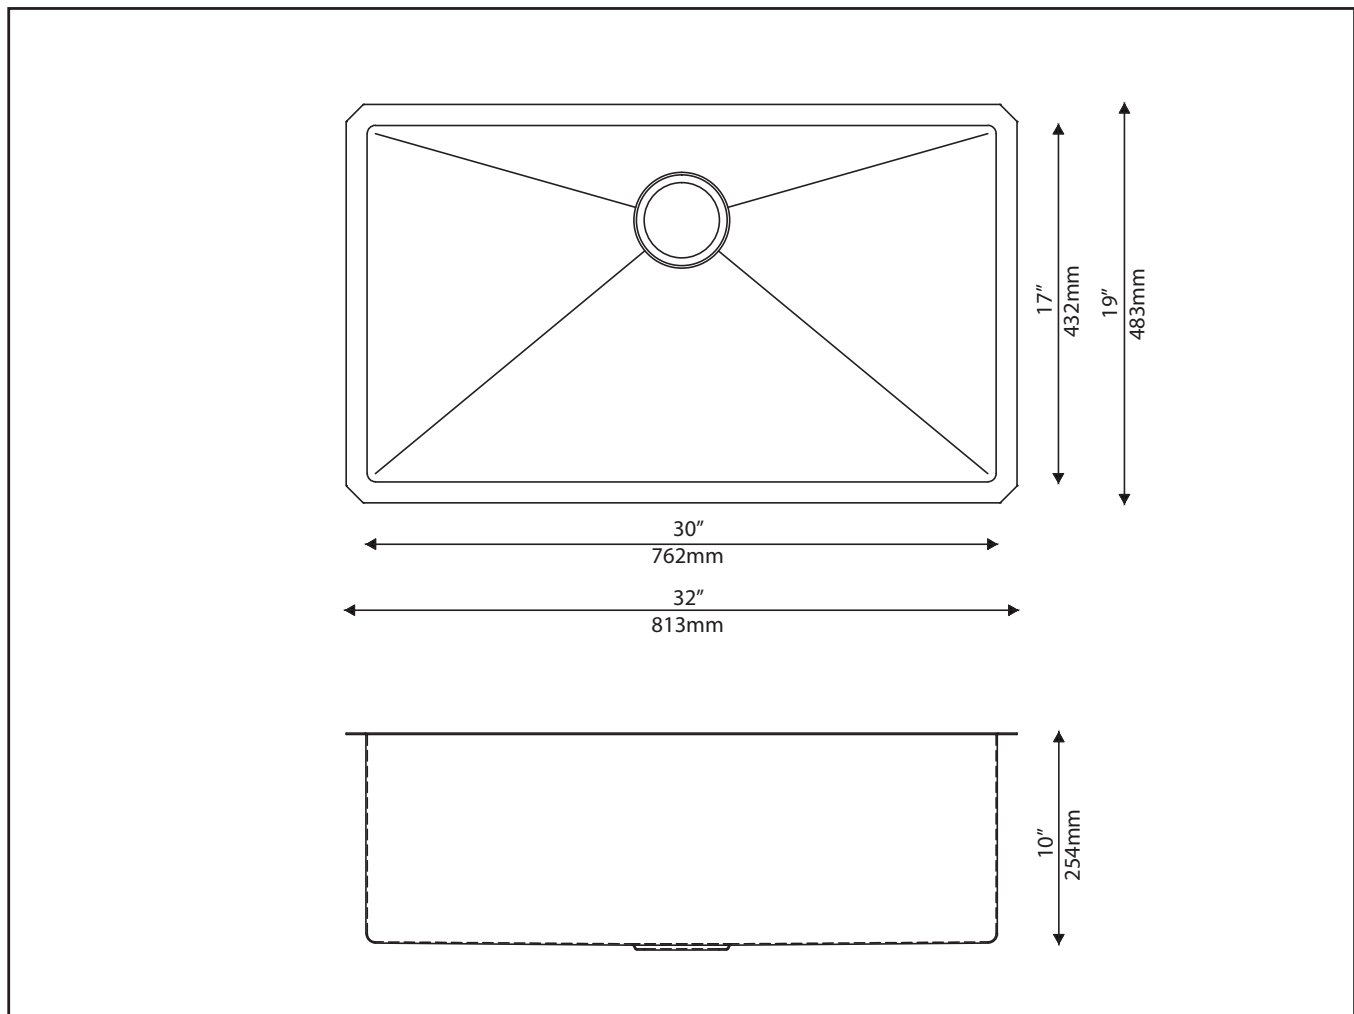

Technology

Noise Defend

Kraus Limited Lifetime Warranty: See website for details www.kraususa.com

1.800.775.0703 / customerservice@kraususa.com