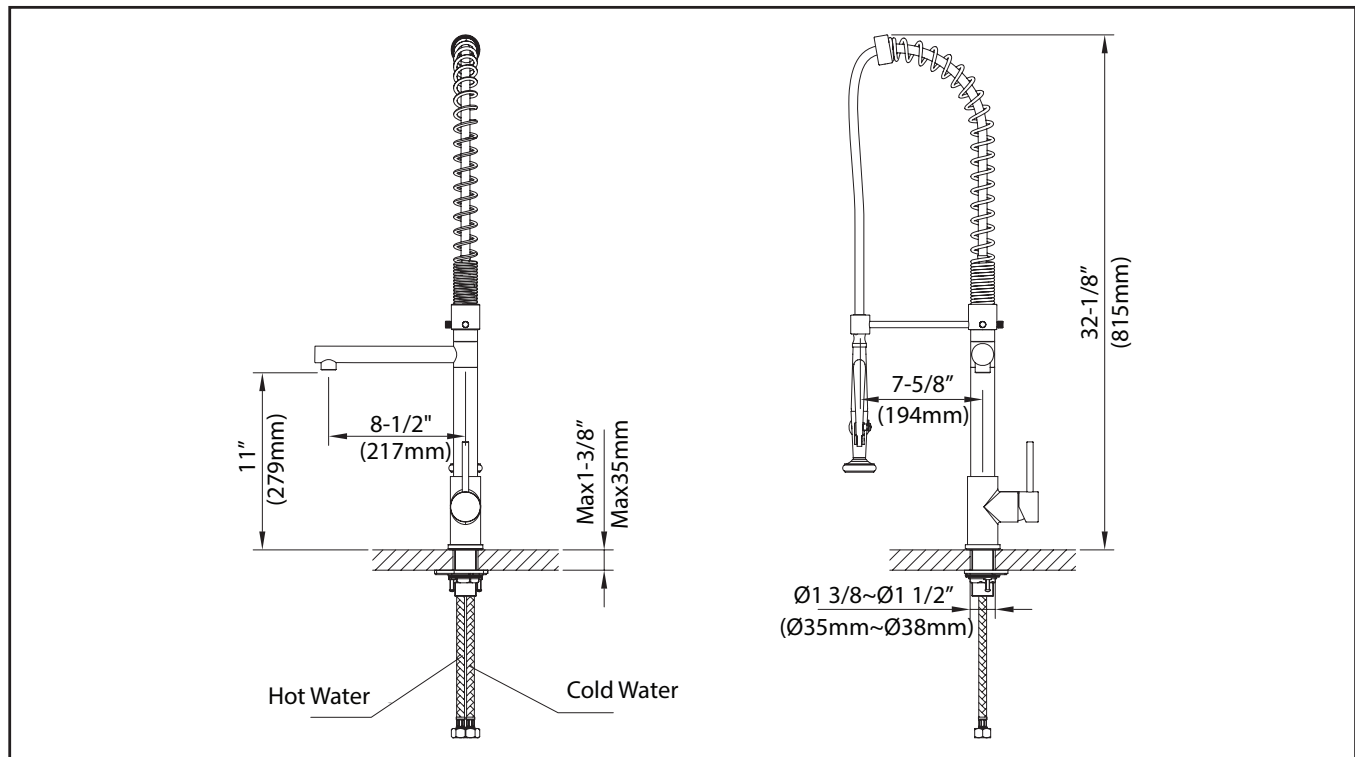

Kräus[®]

SPECIFICATION SHEET

Material

Body: Brass
Handle: Zinc
Sprayer: Brass
Waterway: Braided Nylon

Spout

Swivel: 360
Design: Commercial Spring

Sprayhead

Flow Rate: 1.75 gpm (6.6L/min) @ 60 psi
Aerator: Neoperl/1.75GPM
Name: Perlator Honeycomb
Function: Spray
Nozzles: Easy Clean Rubber Nozzles
Docking: Secure

Cartridge

Brand: Kerox
Size: 40mm
Style: Lever

Mounting

Holes: 1 Hole
Type: Brass Nut

Waterlines

Type : CAE
Flexible
Connections: 3/8"
Materials: Braided Stainless Steel
Included
Factory Installed

Dimensions

Faucet Dimensions: 32 1/8" x 8 1/2" x 2 1/4"
Handle Clearance: 2 3/4"

Accessories Included

Hex Wrench

Kraus Limited Lifetime Warranty: See website for details www.kraususa.com

1.800.775.0703 / customerservice@kraususa.com

SPECIFICATION SHEET

Finish

- Chrome
- Oil Rubbed Bronze
- Satin Nickel
- Black

Material

Brass

Features

- Solid Brass Construction
- Self-Priming Pump
- Refillable from Above
- Holds up to 14 oz. of Liquid
- Pump: 2-7/32"
- Spout: 3-17/32"