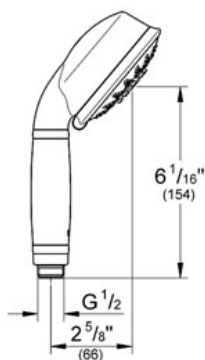

Product Description:
Hand shower 5 sprays

Standard Specification:

- GROHE StarLight® finish
- SpeedClean anti-lime system
- 5 spray patterns: Wide Spray / Needle Jet / Rain / Massage / Champagne
- Universal mounting system (fits all standard shower hoses)
- Max Flow Rate 2.5 gpm at 80 psi (9.5 L/min)

Applicable Codes & Standards:

- Energy Policy Act of 1992
- ASME A112.18.1/CSA B125.1

Color:

- 27125 000 chrome
- 27125 BE0 Sterling inf
- 27125 EN0 Brushed Nickel
- 27125 ZB0 Oil Rubbed Bronze