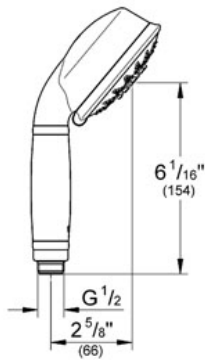

Product Description:
Hand shower 5 sprays

Standard Specification:

- GROHE StarLight® finish
- SpeedClean anti-lime system
- 5 spray patterns: Wide Spray / Needle Jet / Rain / Massage / Champagne
- Universal mounting system (fits all standard shower hoses)
- Max Flow Rate 2.5 gpm at 80 psi (9.5 L/min)

Applicable Codes & Standards:

- Energy Policy Act of 1992
- ASME A112.18.1/CSA B125.1

Color:

- 27125 000 chrome
- 27125 BE0 Sterling inf
- 27125 EN0 Brushed Nickel
- 27125 ZB0 Oil Rubbed Bronze