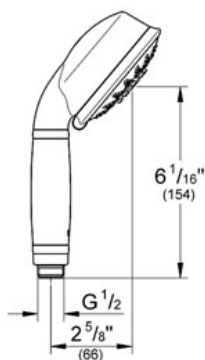

Product Description: Hand shower 5 sprays

Standard Specification:

- GROHE StarLight® finish
- SpeedClean anti-lime system
- 5 spray patterns: Wide Spray / Needle Jet / Rain / Massage / Champagne
- Universal mounting system (fits all standard shower hoses)
- Max Flow Rate 2.5 gpm at 80 psi (9.5 L/min)

Applicable Codes & Standards:

- Energy Policy Act of 1992
- ASME A112.18.1/CSA B125.1

Color:

- 27125 000 chrome
- 27125 BE0 Sterling inf
- 27125 EN0 Brushed Nickel
- 27125 ZB0 Oil Rubbed Bronze