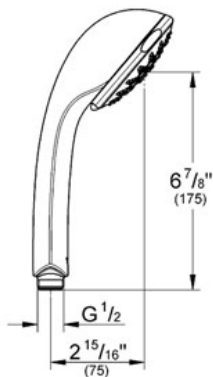

# RELEXA 100 CHAMPAGNE Shower Head 4 sprays

MODEL # 28894

*Pure Freude an Wasser*

**GROHE**

GROHE America, Inc | 200 North Gary Avenue, Suite G, Roselle, IL 60172  
Phone: +1 (800) 444-7643 | Fax: +1 (800) 225-2778 | us-customerservice@grohe.com

**Product Description:**  
Shower Head 4 sprays

**Standard Specification:**

- GROHE StarLight® finish
- SpeedClean anti-lime system
- Suitable for instantaneous heater
- Universal mounting system (fits all standard shower hoses)
- 4 spray patterns: Wide Spray/ Needle Jet / Rain/ Champagne
- Max Flow Rate 2.5 gpm (9.5 L/min)

**Applicable Codes & Standards:**

- Energy Policy Act of 1992
- ASME A112.18.1/CSA B125.1

**Color:**

- 28894 000 chrome