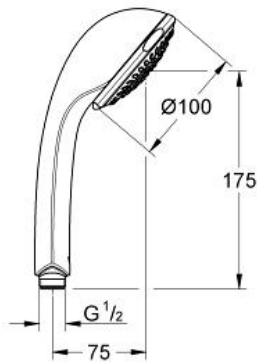

RELEXA 100  
Hand Shower, 3 Sprays  
MODEL # 28793000

Pure Freude  
an Wasser

**Product Description:**  
RELEXA 100  
Hand Shower, 3 Sprays

**Standard Specification:**

- 3 adjustable sprays: Wide Spray / Needle Jet / Rain
- GROHE DreamSpray perfect spray pattern
- GROHE StarLight chrome finish
- SpeedClean anti-lime system
- Inner WaterGuide for a longer life
- Universal mounting system (fits all standard shower hoses)
- Suitable for instantaneous heater
- Minimum flow rate 1.3 gpm
- Min. recommended pressure: 15 psi (1.0 bar)

**Applicable Codes & Standards:**

- Energy Policy Act of 1992
- ASME A112.18.1/CSA B125.1

**Color:**

- 28793000 StarLight Chrome