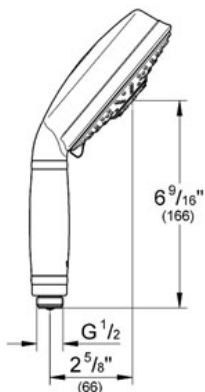

Product Description:
 Hand shower 3 sprays

Standard Specification:

- GROHE StarLight® finish
- SpeedClean anti-lime system
- 3 adjustable sprays Rain / Jet / Pure
- 1/2" Connection thread
- Universal mounting system (fits all standard shower hoses)
- Max Flow Rate 2.5 gpm at 80 psi (9.5 L/min)

Applicable Codes & Standards:

- Energy Policy Act of 1992
- ASME A112.18.1/CSA B125.1

Color:

- 27129 000 chrome
- 27129 BE0 Sterling inf
- 27129 EN0 Brushed Nickel