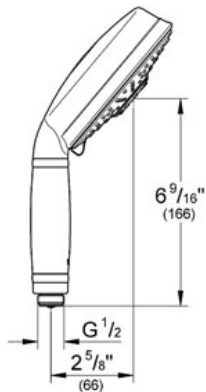

**Product Description:**  
 Hand shower 3 sprays

**Standard Specification:**

- GROHE StarLight® finish
- SpeedClean anti-lime system
- 3 adjustable sprays Rain / Jet / Pure
- 1/2" Connection thread
- Universal mounting system (fits all standard shower hoses)
- Max Flow Rate 2.5 gpm at 80 psi (9.5 L/min)

**Applicable Codes & Standards:**

- Energy Policy Act of 1992
- ASME A112.18.1/CSA B125.1

**Color:**

- 27129 000 chrome
- 27129 BE0 Sterling inf
- 27129 EN0 Brushed Nickel