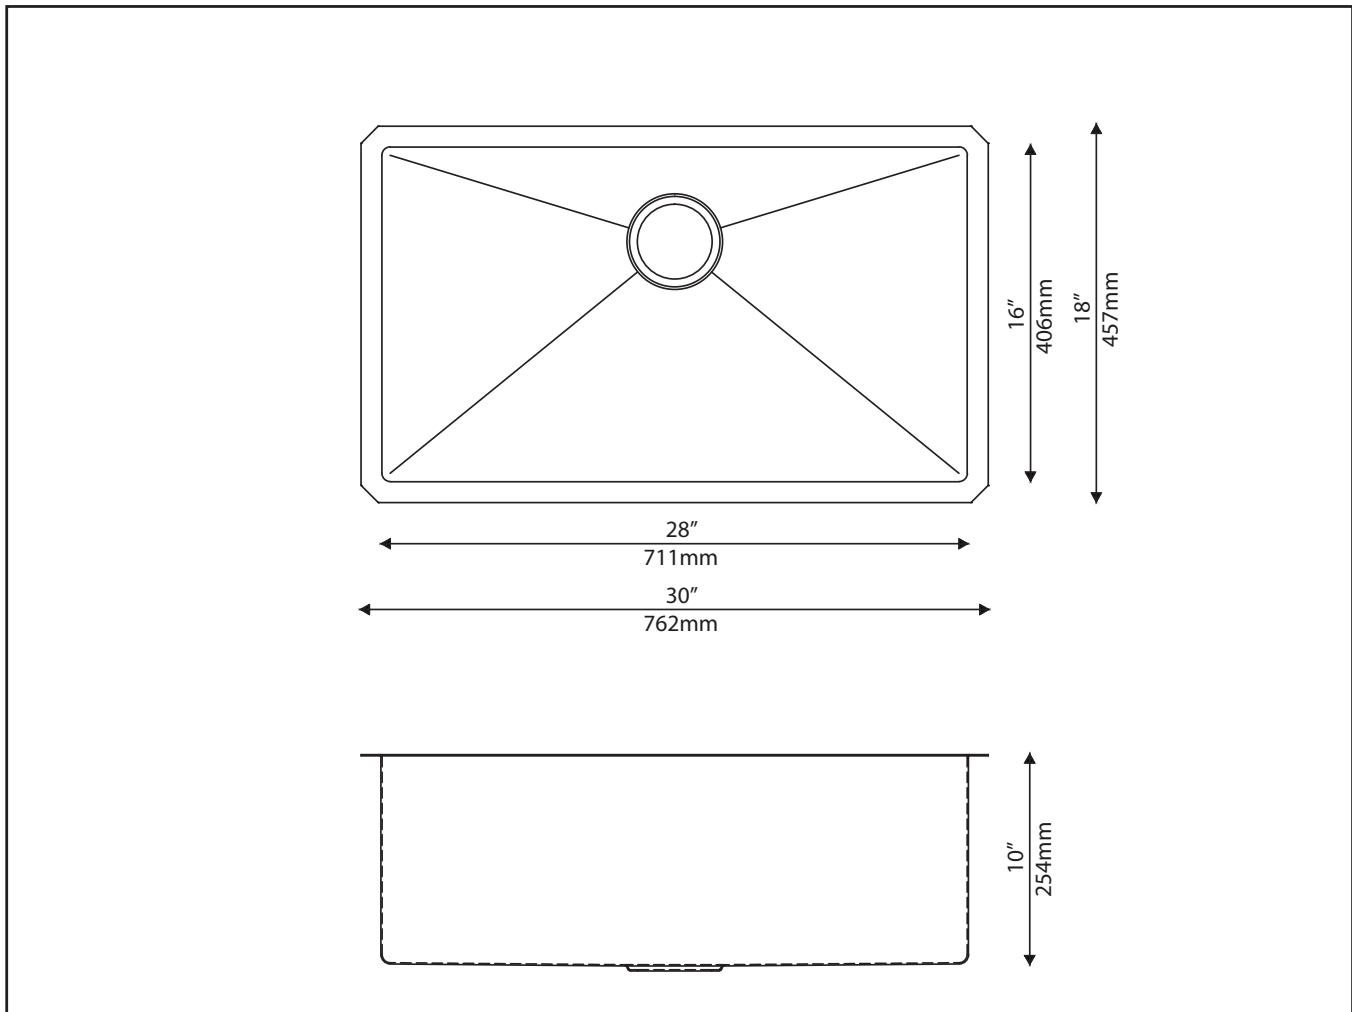

Technology

Noise Defend

Kraus Limited Lifetime Warranty: See website for details www.kraususa.com

1.800.775.0703 / customerservice@kraususa.com