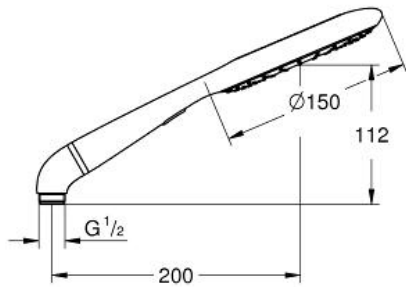

RAINSHOWER® ICON 150
Hand shower 2 sprays
MODEL # 27283000

Pure Freude
an Wasser

Product Description:
Hand shower 2 sprays

Standard Specification:

Rain, SmartRain
Ø 150 mm
eco function (reduction of flow rate)
metal elbow adapter for the combination of hand showers with shower hoses
GROHE EcoJoy 9.5 l/min flow limiter
GROHE DreamSpray perfect spray pattern
GROHE StarLight chrome finish
SpeedClean anti-lime system
universal mounting system, fitting all standard shower hoses suitable for instantaneous heater

Color:

□ 27283000 000 chrome