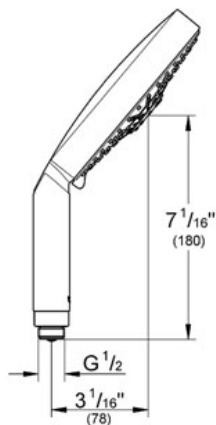

RAINSHOWER® COSMOPOLITAN
160
Shower Head 4 sprays
MODEL # 27085

Pure Freude an Wasser

GROHE America, Inc | 200 North Gary Avenue, Suite G, Roselle, IL 60172
Phone: +1 (800) 444-7643 | Fax: +1 (800) 225-2778 | us-customerservice@grohe.com

Product Description:
Shower Head 4 sprays

Standard Specification:

- GROHE StarLight® finish
- SpeedClean anti-lime system
- Universal mounting system (fits all standard shower hoses)
- Suitable for instantaneous heater
- 4 spray patterns: Rain / Jet / Pure / Champagne spray
- Max Flow Rate 2.5 gpm at 80 psi (9.5 L/min)

Applicable Codes & Standards:

- Energy Policy Act of 1992
- ASME A112.18.1/CSA B125.1

Color:

- 27085 000 chrome
- 27085 EN0 Brushed Nickel