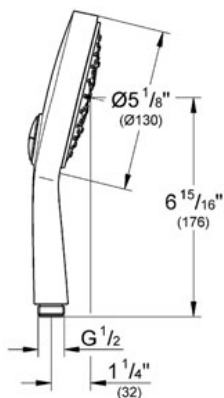

Product Description:
Hand Shower

Standard Specification:

- GROHE StarLight® finish
- GROHE DreamSpray® perfect spray pattern
- GROHE EcoJoy® technology for less water and perfect flow
- GROHE One-click showering spray selection via push button
- SpeedClean anti-lime system
- Inner WaterGuide for a longer life
- Suitable for instantaneous heater
- GROHE Rain O2, Rain
- Min. recommended pressure 15 psi
- Universal mounting system (fits all standard shower hoses)
- Max Flow Rate 2.5 gpm (9.5 L/min)

Applicable Codes & Standards:

- Energy Policy Act of 1992
- ASME A112.18.1/CSA B125.1

Color:

- 27664 000 chrome
- 27664 EN0 Brushed Nickel