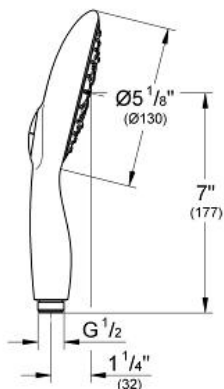

Product Description: Hand Shower

Standard Specification:

- GROHE Rain O2, Rain, • GROHE EcoJoy® 2.4 g flow limiter
- GROHE DreamSpray® perfect spray pattern
- GROHE One-click showering spray selection via push button
- GROHE StarLight® finish
- SpeedClean® anti-lime system
- Inner WaterGuide for a longer life
- Universal mounting system (fits all standard shower hoses)
- Suitable for instantaneous heater
- Max Flow Rate 2.5 gpm (9.5 L/min)
- Min. recommended pressure 15 psi

Applicable Codes & Standards:

- Energy Policy Act of 1992
- ASME A112.18.1/CSA B125.1

Color:

- 27673 000 chrome
- 27673 EN0 brushed nickel