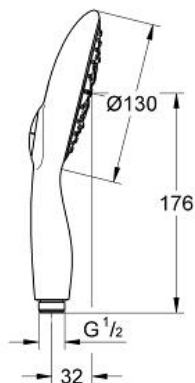

POWER&SOUL® 130
Hand shower 4+ sprays
MODEL # 27962000

Pure Freude
an Wasser

GROHE

Product Description:
Hand shower 4+ sprays

Standard Specification:

GROHE Rain O², Rain, Bokoma Spray, Jet
consisting of:
hand shower Power&Soul 130 (27 673 000)
travellers kit

universal mounting system, fitting all standard shower hoses
suitable for instantaneous heater

Color:

□ 27962000 000 chrome