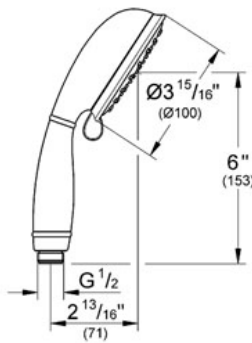

NEW TEMPESTA RUSTIC 100 Shower Head

MODEL # 26048

Pure Freude an Wasser

GROHE

GROHE America, Inc | 200 North Gary Avenue, Suite G, Roselle, IL 60172
Phone: +1 (800) 444-7643 | Fax: +1 (800) 225-2778 | us-customerservice@grohe.com

Product Description: Shower Head

Standard Specification:

- GROHE StarLight® finish
- GROHE DreamSpray® perfect spray pattern
- GROHE CoolTouch®
- GROHE EcoJoy® technology for less water and perfect flow
- SpeedClean anti-lime system
- Inner WaterGuide for a longer life
- Suitable for instantaneous heater
- Universal mounting system (fits all standard shower hoses)
- Handshower (4")
- Min. recommended pressure 14.5 PSI
- GROHE Rain O2, Rain
- Max Flow Rate 2.0 gpm (7.6 L/min)