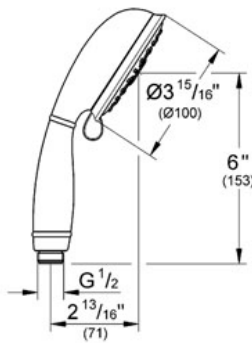

Product Description: Shower Head 4 sprays

Standard Specification:

- GROHE StarLight® finish
- GROHE DreamSpray® perfect spray pattern
- GROHE EcoJoy® technology for less water and perfect flow
- SpeedClean anti-lime system
- Inner WaterGuide for a longer life
- Suitable for instantaneous heater
- Universal mounting system (fits all standard shower hoses)
- GROHE Rain O2, Rain
- Min. recommended pressure 15 psi
- Max Flow Rate 2.5 gpm (9.5 L/min)

Applicable Codes & Standards:

- Energy Policy Act of 1992
- ASME A112.18.1/CSA B125.1

Color:

- 27608 000 chrome
- 27608 EN0 Brushed Nickel