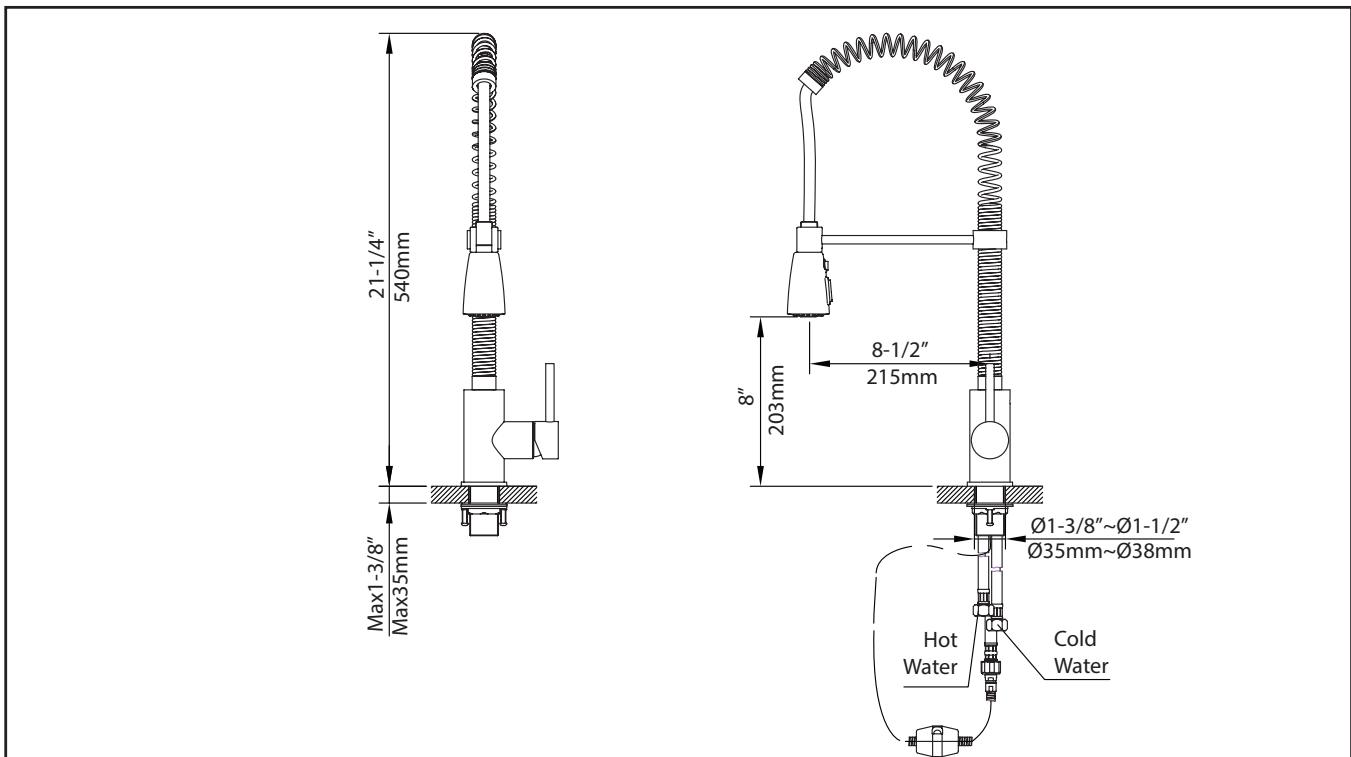

KPF-1612

Single Lever Commercial Style Pull-Pull Down Kitchen Faucet

Chrome / Stainless Steel Finishes

Kräus®

SPECIFICATION SHEET

Material

Body: Brass
Handle: Zinc
Sprayer: ABS
Waterway: Braided Nylon

Spout

Swivel: 180
Design: Commercial Spring
Pull Down

Sprayhead

Flow Rate: 1.75 gpm (6.6L/min) @ 60 psi
Aerator: Neoperl/1.75GPM
Name: Cache Perlator Honeycomb
Function: Spray/Stream/Pause
Nozzles: Easy Clean Rubber Nozzles
Docking: Secure

Cartridge

Brand: Kerox
Size: 35mm
Style: Lever

Mounting

Holes: 1 Hole
Type: Brass Nut

Waterlines

Type : CAE
Flexible
Connections: 3/8"
Materials: Braided Stainless Steel
Included
Factory Installed

Dimensions

Faucet Dimensions: 21 1/4" x 8 1/2" x 2"
Handle Clearance: 2 3/4"

Accessories Included

Weight, Hex Wrench

Kraus Limited Lifetime Warranty: See website for details www.kraususa.com

1.800.775.0703 / customerservice@kraususa.com

Codes/Standards: Meets ASME A112.18.1/CSA B125.1, NSF/ANSI Standard 61 certified by IAPMO, NSF/ANSI Standard 372 certified by IAPMO, CAL GREEN, CEC, DOE, ADA

REV. August 16, 2016