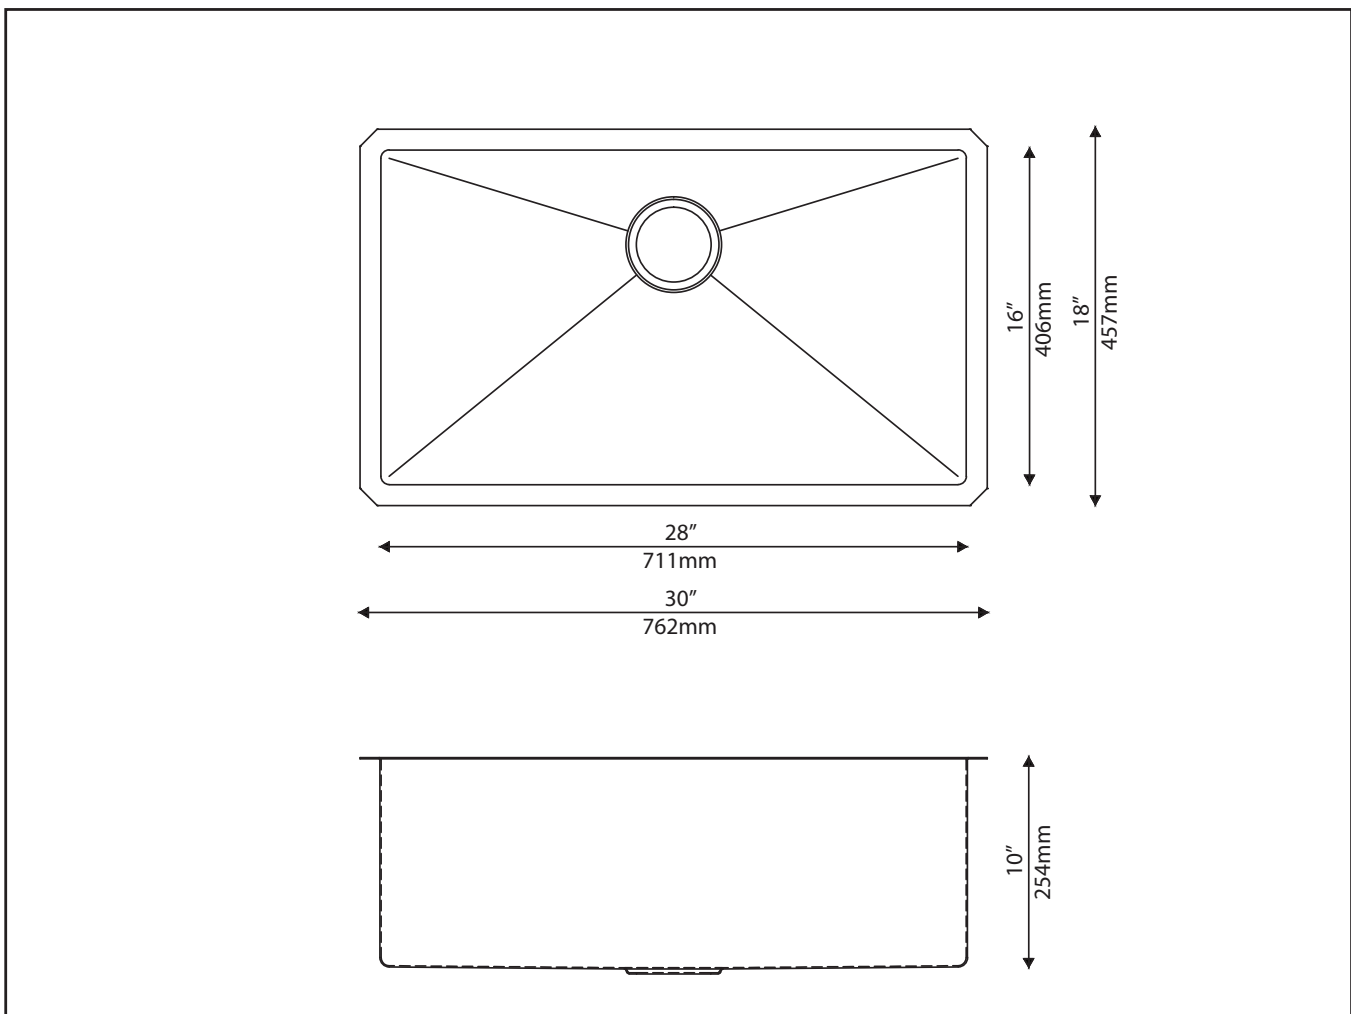

KHU100-30

30 Inch Undermount Single Bowl 16 Gauge
Stainless Steel Kitchen Sink
Satin Finish

Kräus®

SPECIFICATION SHEET

Material

16 Gauge Stainless Steel

Minimum Cabinet Size

Undermount : 33"

Installation Type

Undermount

Dimensions

Sink Dimensions: 30" x 18" x 10"

Bowl Type

Single Bowl Sink
Handmade

Accessories Included

KBG-100-30, BST-1, Mounting Hardware, Tem-
plate, Towel

Technology

Noise Defend

Kraus Limited Lifetime Warranty: See website for details www.kraususa.com

1.800.775.0703 / customerservice@kraususa.com