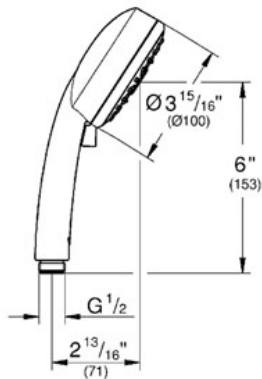

NEW TEMPESTA  
COSMOPOLITAN 100  
Shower Head 4 sprays

MODEL # 27575

GROHE America, Inc | 200 North Gary Avenue, Suite G, Roselle, IL 60172  
Phone: +1 (800) 444-7643 | Fax: +1 (800) 225-2778 | us-customerservice@grohe.com

*Pure Freude an Wasser*

**Product Description:**  
Shower Head 4 sprays

**Standard Specification:**

- GROHE StarLight® finish
- GROHE EcoJoy® technology for less water and perfect flow
- GROHE DreamSpray® perfect spray pattern
- SpeedClean anti-lime system
- Inner WaterGuide for a longer life
- GROHE Rain O2, Rain
- Max FLOW Rate 2.5 gpm
- Suitable for instantaneous heater
- Universal mounting system (fits all standard shower hoses)
- Min. recommended pressure 15 psi

**Applicable Codes & Standards:**

- Energy Policy Act of 1992
- ASME A112.18.1/CSA B125.1

**Color:**

- 27575 000 chrome
- 27575 001 chrome
- 27575 EN0 Brushed Nickel
- 27575 EN1 Brushed Nickel inf