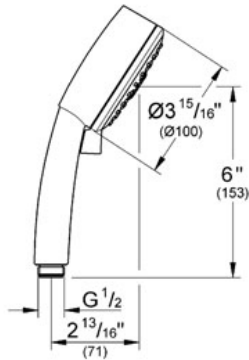

NEW TEMPESTA  
COSMOPOLITAN 100  
Shower Head 4 sprays

MODEL # 27575

Pure Freude an Wasser

GROHE America, Inc | 200 North Gary Avenue, Suite G, Roselle, IL 60172  
Phone: +1 (800) 444-7643 | Fax: +1 (800) 225-2778 | us-customerservice@grohe.com

**Product Description:**  
Shower Head 4 sprays

**Standard Specification:**

- GROHE StarLight® finish
- GROHE DreamSpray® perfect spray pattern
- GROHE CoolTouch®
- GROHE EcoJoy® technology for less water and perfect flow
- SpeedClean anti-lime system
- Inner WaterGuide for a longer life
- Suitable for instantaneous heater
- GROHE Rain O2, Rain
- Massage, Jet
- Universal mounting system (fits all standard shower hoses)
- Min. recommended pressure 15 psi
- Max Flow Rate 2.5 gpm (9.5 L/min)

**Applicable Codes & Standards:**

- Energy Policy Act of 1992
- ASME A112.18.1/CSA B125.1

**Color:**

- 27575 000 chrome
- 27575 001 chrome
- 27575 EN0 Brushed Nickel
- 27575 EN1 Brushed Nickel inf