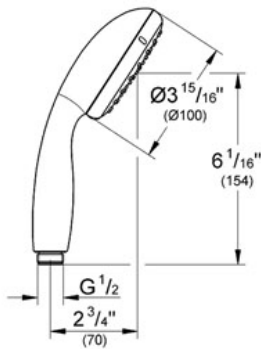

Product Description: Hand shower 2 sprays

Standard Specification:

Rain, Jet

- **GROHE StarLight®** finish
- **GROHE DreamSpray®** perfect spray pattern
- **GROHE EcoJoy®** technology for less water and perfect flow
- **SpeedClean** anti-lime system
- **Inner WaterGuide** for a longer life
- Suitable for instantaneous heater
- Universal mounting system (fits all standard shower hoses)
- **ShockProof** silicone ring prevents damages caused by shower falling
- Max Flow Rate: 2.0 gpm
- Blister pack