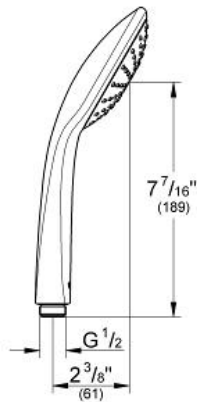

EUPHORIA 110 MONO Hand Shower

MODEL # 27809000

Pure Freude
an Wasser

GROHE

Product Description: EUPHORIA 110 MONO Hand Shower

Standard Specification:

- Rain spray pattern (1 spray-rain)
- GROHE EcoJoy 2.0 gpm flow limiter
- GROHE DreamSpray perfect spray pattern
- GROHE StarLight chrome finish
- SpeedClean® anti-lime system
- Universal mounting system (fits all standard shower hoses)
- Max Flow Rate: 2.0 gpm (7.6 l/min)

Applicable Codes & Standards:

- Energy Policy Act of 1992
- NSF 61
- ASME A112.18.1/CSA B125.1
- EPA WaterSense®
- CalGreen

Color:

- 27809000 StarLight Chrome