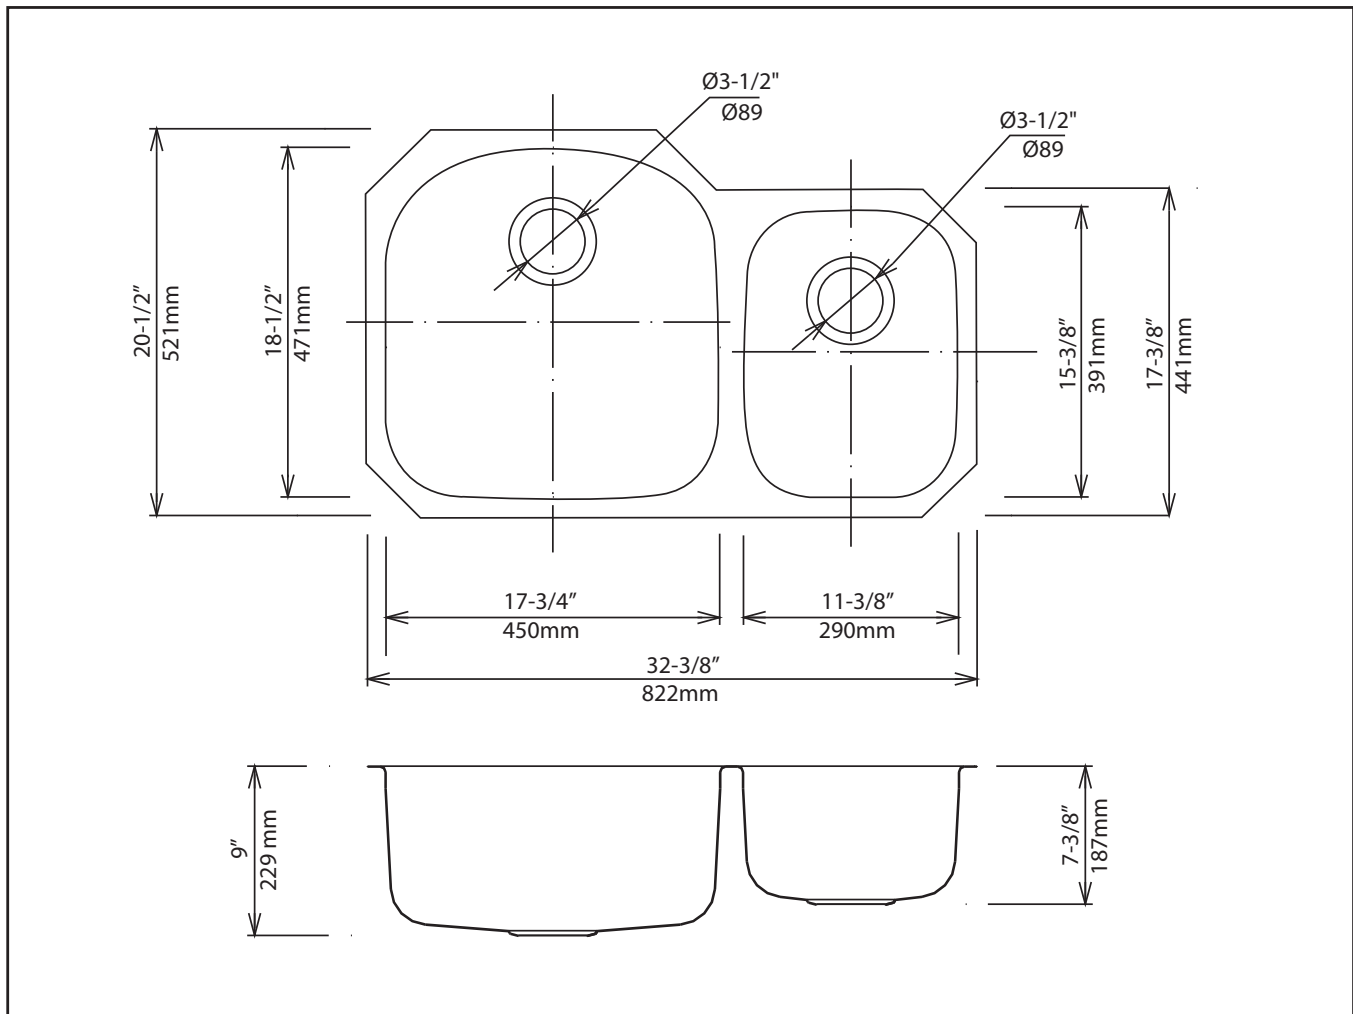

KBU23

32 Inch Undermount 60/40 Double Bowl 16 Gauge
Stainless Steel Kitchen Sink
Satin Finish

Kräus®

SPECIFICATION SHEET

Material

16 Gauge Stainless Steel

Minimum Cabinet Size

Undermount : 36"

Installation Type

Undermount

Dimensions

Sink Dimensions: 32 3/8" x 20 1/2" x 9"

Bowl Type

Double Bowl Sink
Offset: 60/40
Pressed

Accessories Included

KBG-23-1 & KBG-23-2, BST-1 & ST-1, Mounting
Hardware, Template, Towel

Technology

Noise Defend

Kraus Limited Lifetime Warranty: See website for details www.kraususa.com

1.800.775.0703 / customerservice@kraususa.com