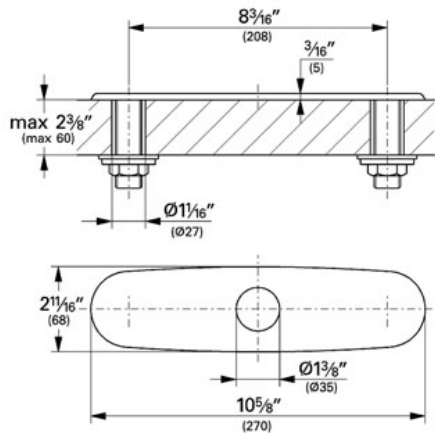

10" Escutcheon

MODEL # 07552

Pure Freude an Wasser

GROHE

GROHE America, Inc | 200 North Gary Avenue, Suite G, Roselle, IL 60172
Phone: +1 (800) 444-7643 | Fax: +1 (800) 225-2778 | us-customerservice@grohe.com

Product Description:

10" Escutcheon

Standard Specification:

- GROHE StarLight® finish
- For use with centerset kitchen, bar, lavatory and bidet faucets to cover unused mounting hole.

Color:

- 07552 000 chrome
- 07552 AV0 Satin Nickel inf
- 07552 EN0 Brushed Nickel
- 07552 SD0 GROHE RealSteel®
- 07552 ZB0 Oil Rubbed Bronze