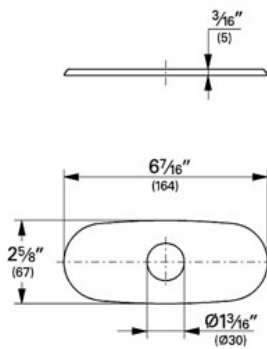

Product Description:

6" Escutcheon

Standard Specification:

- GROHE StarLight® finish
- For use with centerset kitchen, bar, lavatory and bidet faucets to cover unused mounting hole.

Applicable Codes & Standards:

- Energy Policy Act of 1992
- ASME A112.18.1/CSA B125.1

Color:

- ☐ 07551 000 chrome
- ☐ 07551 AV0 Satin Nickel inf
- ☐ 07551 BE0 Sterling inf
- ☐ 07551 R00 Polished Brass inf
- ☐ 07551 EN0 Brushed Nickel
- ☐ 07551 ZB0 Oil Rubbed Bronze