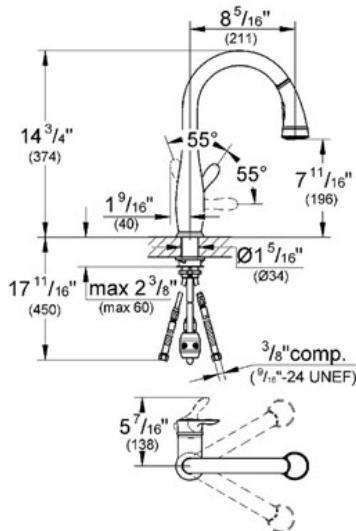

PARKFIELD  
Single-lever sink mixer 1/2"  
MODEL # 30213

Pure Freude an Wasser

GROHE

GROHE America, Inc | 200 North Gary Avenue, Suite G, Roselle, IL 60172  
Phone: +1 (800) 444-7643 | Fax: +1 (800) 225-2778 | us-customerservice@grohe.com

**Product Description:**  
Single-lever sink mixer 1/2"

**Standard Specification:**

- GROHE SilkMove® ceramic cartridge
- SpeedClean anti-lime system
- Single hole installation
- Swivel Spout
- Swivel area 360°
- **Pull-out locking dual spray control - switches back and forth between regular flow and spray**
- Ball joint glideflex hose
- Automatic return to aerator
- Stainless Steel Braided Flexible Supplies
- Quick installation system
- **Protected against backflow**
- 14 5/8" faucet height
- 7 5/8" Aerator Height
- Single lever handle
- no backsplash, lever opens to the front
- Weight operated pull back mechanism for hose
- 360° Ball-joint on hose for flexible handling of spray head
- Stainless steel braided hose
- Stainless steel braided supply lines
- Integrated non-return valve
- Max Flow Rate 1.75 gpm (6.6 L/min)
- Forward rotation lever, does not hit backsplash